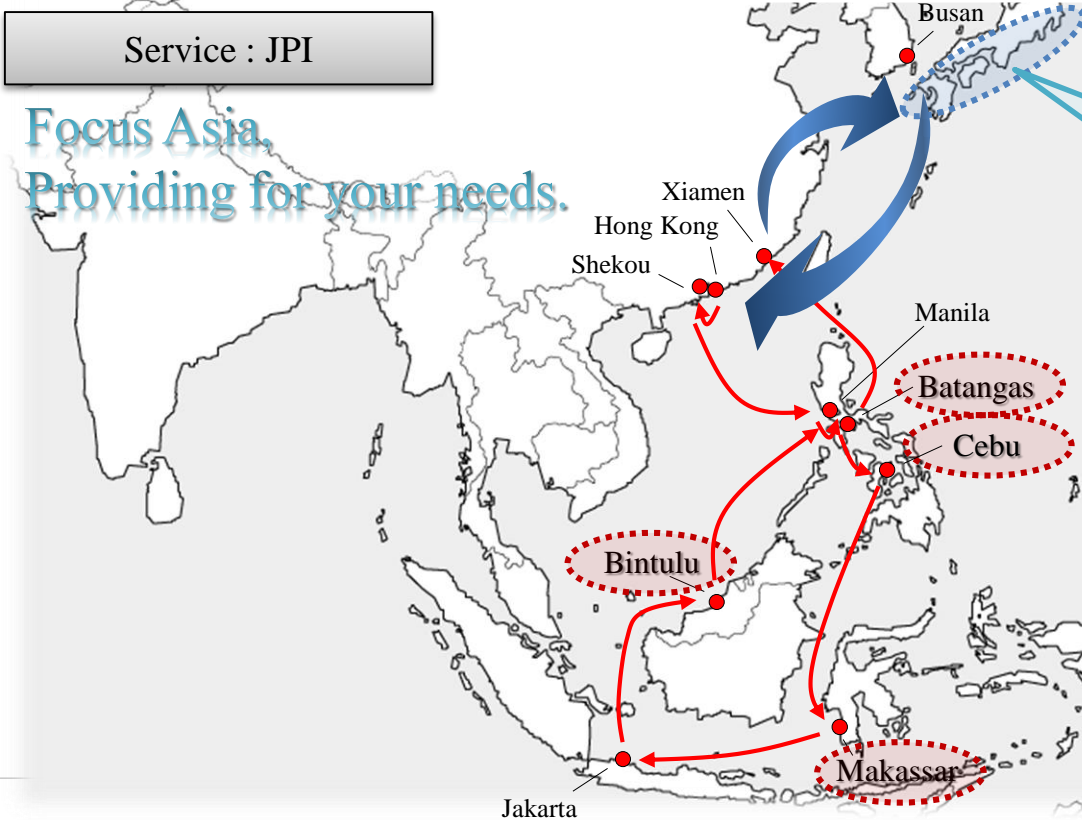

Direct service : JPN/HKG/SPRC/PHIL/IDR/MLY (Launch from January 27, 2016)

North Bound	Calling port	Makassar	Jakarta	Bintulu	Manila	Batangas	Xiamen
	T/T	0	3/3	5/6	8/9	9/10	12/13
	Date	Sat/Sat	Tue/Tue	Fri/Sat	Mon/Tue	Tue/Wed	Fri/Sat
	Calling port	Tokyo	Yokohama	Nagoya	Osaka		
	T/T	16/17	17/17	18/18	19/19		
	Date	Tue/Wed	Wed/Wed	Thu/Thu	Fri/Fri		

Service : JPI

New Service JPI

Focus Asia.
Providing for your needs.

Calling ports in Japan

Tokyo	Yokohama	Nagoya	Osaka
Tue/Wed	Wed/Wed	Thu/Thu	Fri/Fri