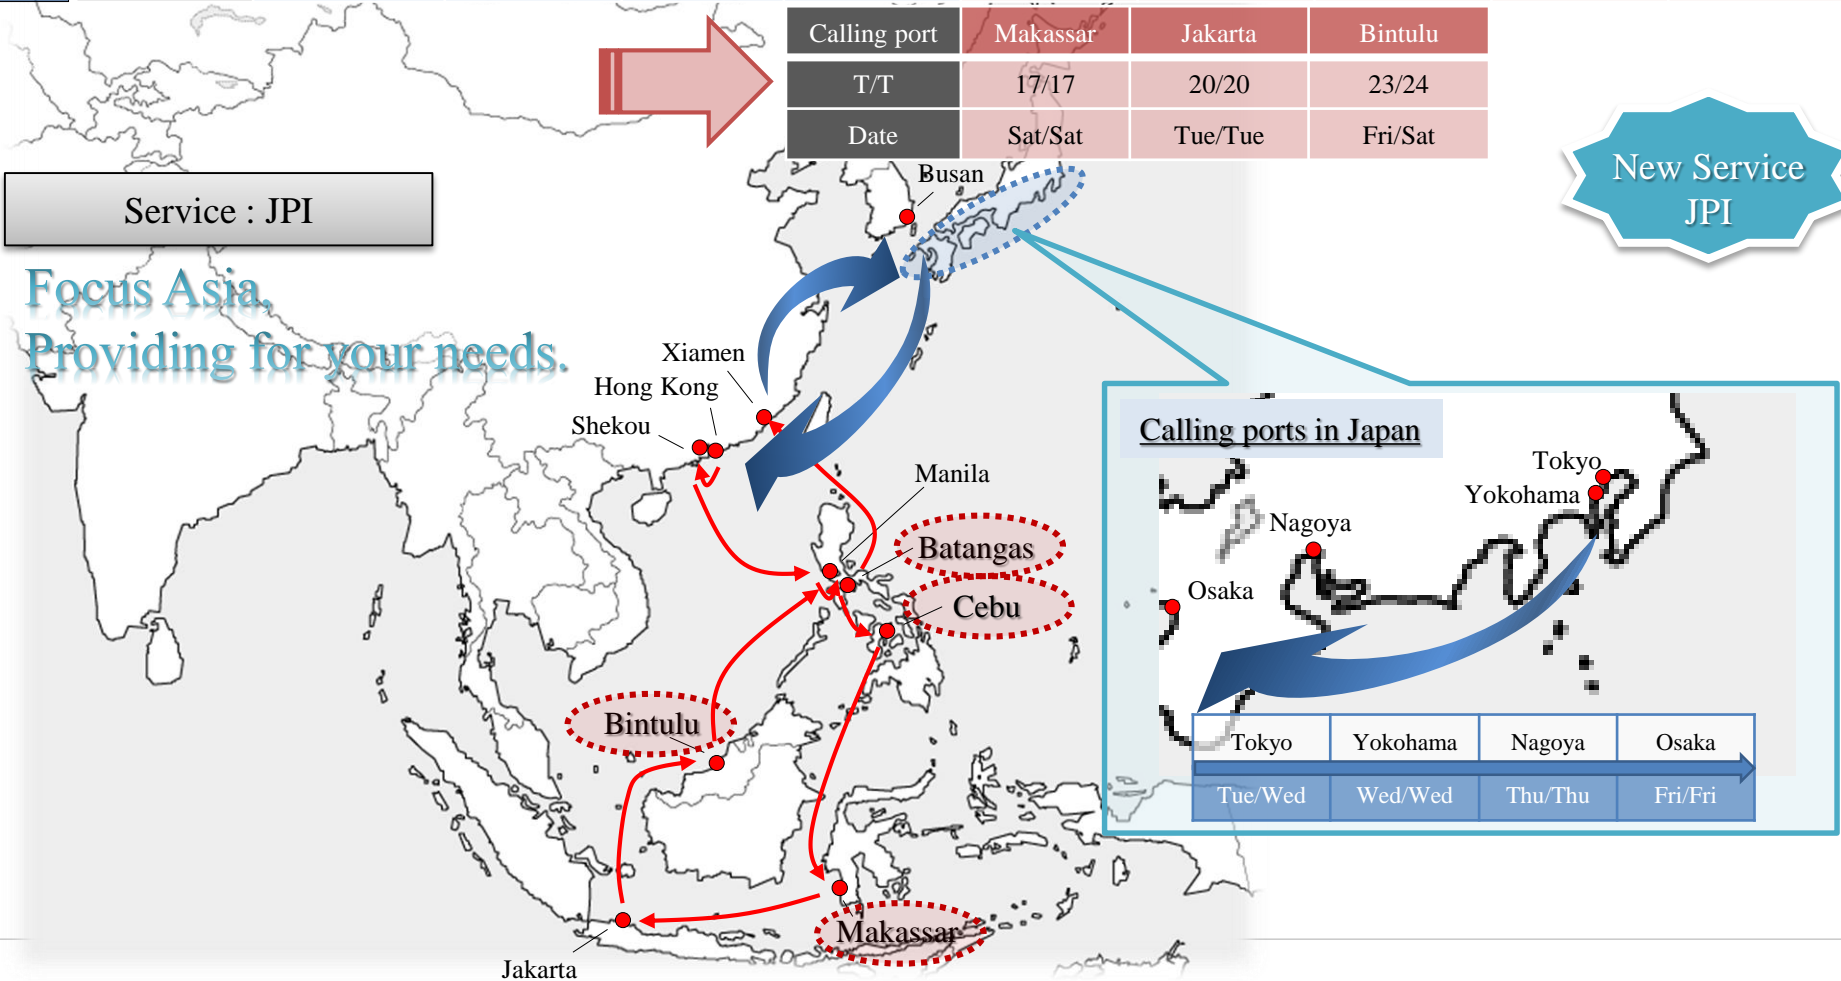

New service : JPI

Direct service : JPN/HKG/SPRC/PHIL/IDR/MLY (Launch from January 27, 2016)

South Bound	Calling port	Tokyo	Yokohama	Nagoya	Osaka	Busan	Hong Kong	Shekou	Manila	Cebu
	T/T	0	0/0	1/1	2/2	3/4	7/7	7/8	10/12	13/14
	Date	Tue/Wed	Wed/Wed	Thu/Thu	Fri/Fri	Sat/Sun	Wed/Wed	Wed/Thu	Sat/Mon	Tue/Wed

Calling port	Makassar	Jakarta	Bintulu
T/T	17/17	20/20	23/24
Date	Sat/Sat	Tue/Tue	Fri/Sat

**New Service
JPI**

Service : JPI

Focus Asia.
Providing for your needs.

Calling ports in Japan

Tokyo	Yokohama	Nagoya	Osaka
Tue/Wed	Wed/Wed	Thu/Thu	Fri/Fri