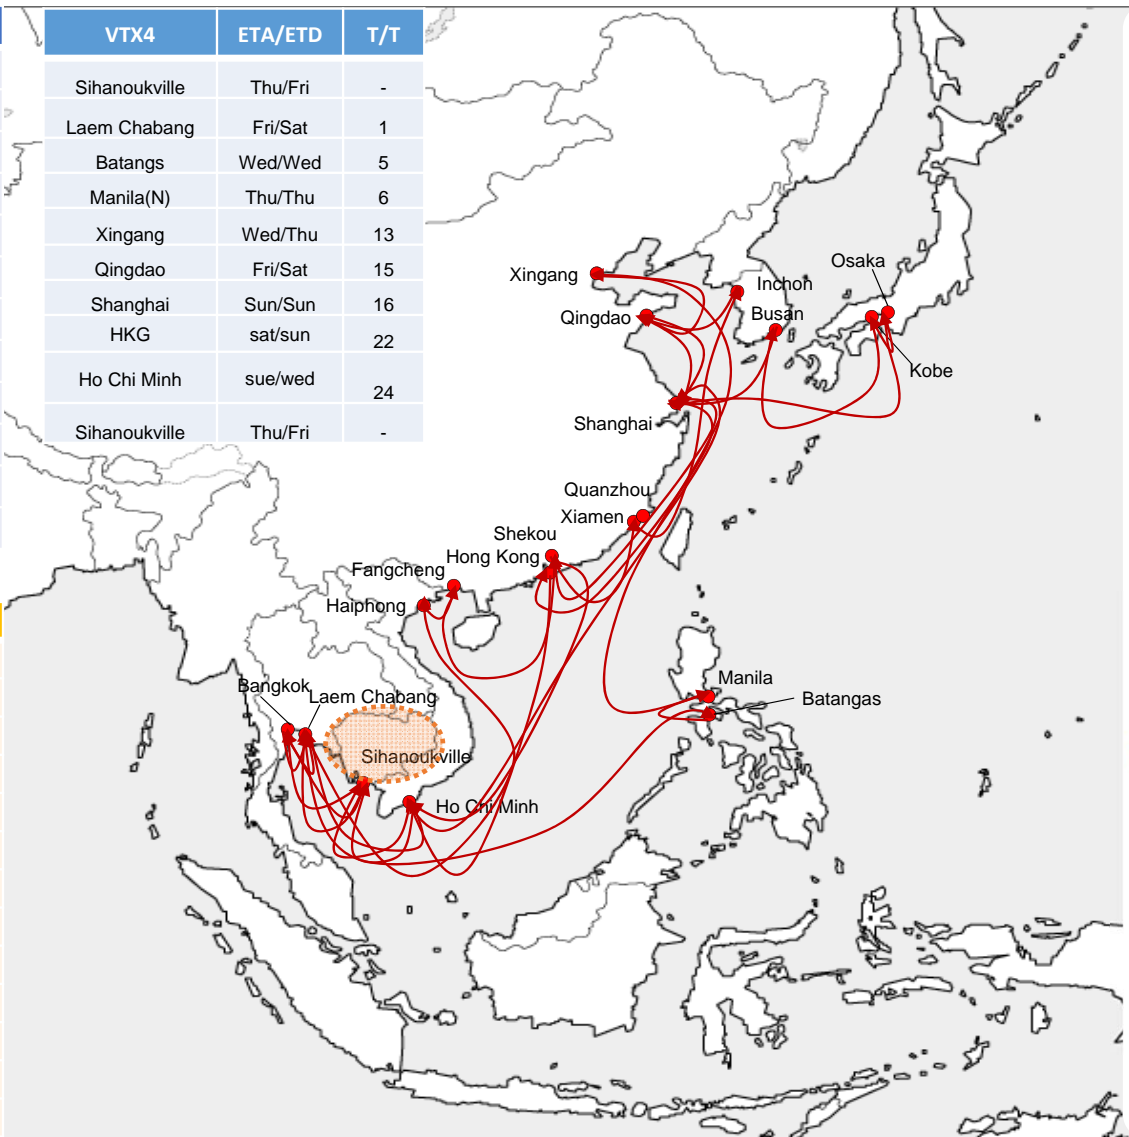

CAMBODIA SERVICE

| VTX1 | ETA/ETD | T/T |
|---------------|---------|-----|
| Sihanoukville | SUN/SUN | - |
| Bangkok | MON/TUE | 2 |
| Laem Chabang | TUE/WED | 3 |
| Ho Chi Minh | THU/FRI | 5 |
| Shanghai | THU/FRI | 12 |
| Osaka | MON/MON | 15 |
| Kobe | MON/TUE | 16 |
| Busan | WED/WED | 17 |
| Shanghai | FRI/FRI | 19 |
| Shekou | MON/MON | 22 |
| Ho Chi Minh | THU/FRI | 26 |
| Sihanoukville | SUN/SUN | - |

| CKV2 | ETA/ETD | T/T |
|---------------|---------|-----|
| Sihanoukville | MON/TUE | - |
| Bangkok | WED/THU | 2 |
| Laem Chabang | THU/FRI | 3 |
| Haiphong | TUE/WED | 8 |
| Fangcheng | WED/THU | 9 |
| Shekou | FRI/FRI | 10 |
| Xiamen | SUN/SUN | 12 |
| Inchon | WED/THU | 16 |
| Qingdao | FRI/SAT | 18 |
| Shanghai | SUN/MON | 20 |
| Hongkong | WED/THU | 23 |
| Ho Chi Minh | SAT/SUN | 26 |
| Sihanoukville | MON/TUE | - |

| VTX4 | ETA/ETD | T/T |
|---------------|---------|-----|
| Sihanoukville | Thu/Fri | - |
| Laem Chabang | Fri/Sat | 1 |
| Batangas | Wed/Wed | 5 |
| Manila(N) | Thu/Thu | 6 |
| Xingang | Wed/Thu | 13 |
| Qingdao | Fri/Sat | 15 |
| Shanghai | Sun/Sun | 16 |
| HKG | sat/sun | 22 |
| Ho Chi Minh | sue/wed | 24 |
| Sihanoukville | Thu/Fri | - |

TRANSHIP SERVICE at HO CHI MINH

| FEEDER | ETA/ETD | T/T |
|--------------|---------|-----|
| SIHANOUKVILL | TUE | -- |
| HOCHIMINH | TUE/TUE | 7 |

| FEEDER | ETA/ETD | T/T |
|------------|---------|-----|
| PHNOM PENH | SAT | -- |
| HOCHIMINH | TUE | 3 |