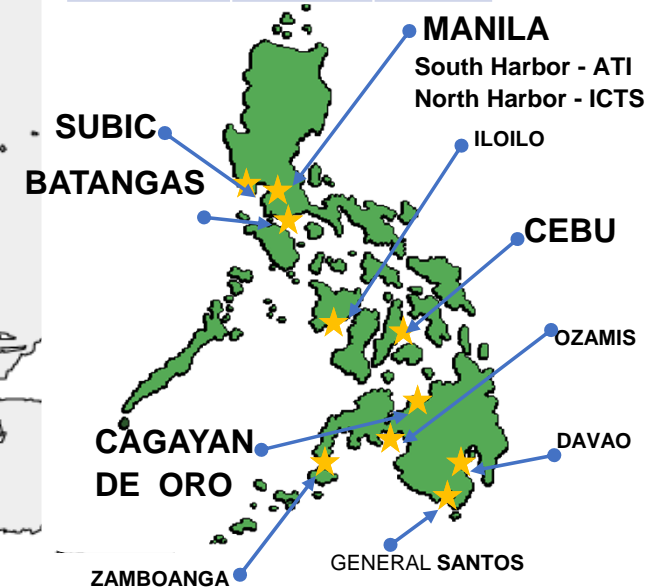

Copyright © SITC JAPAN Co., Ltd. All Rights Reserved.