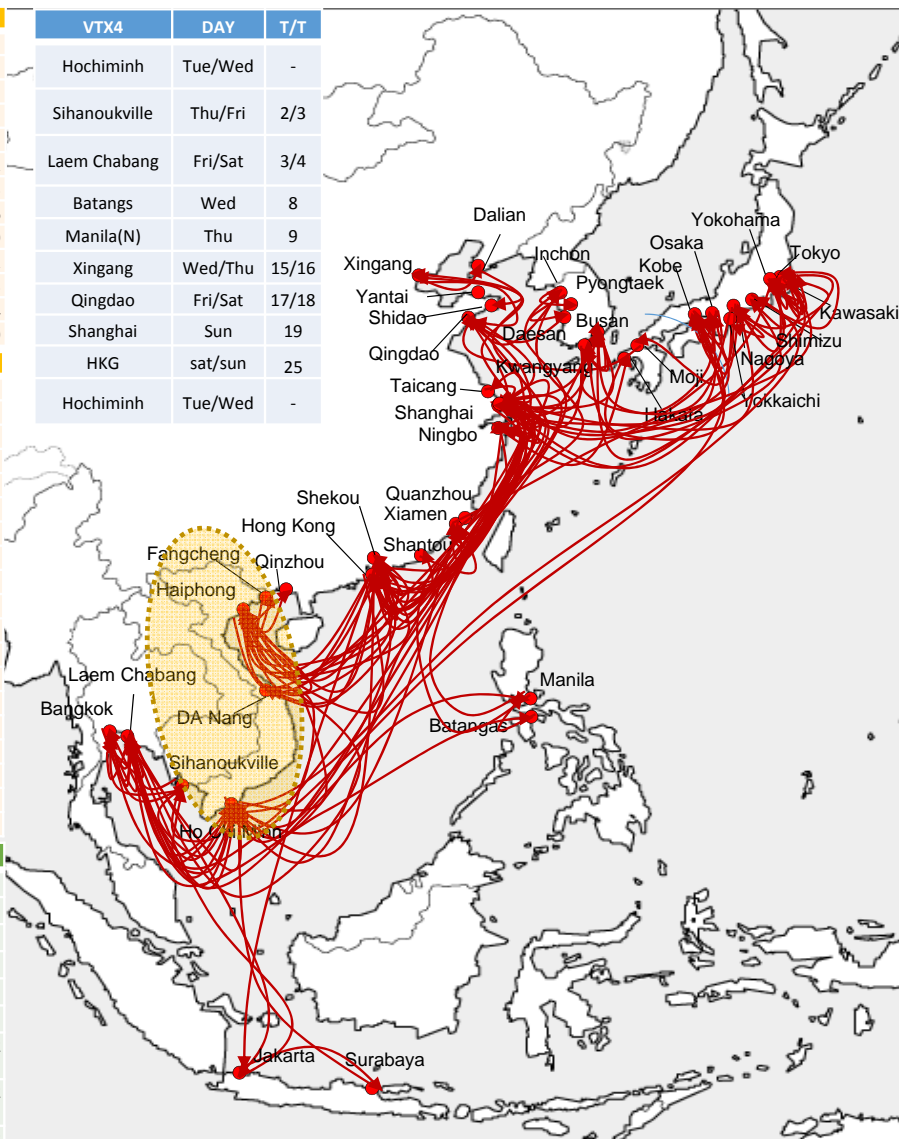

VTX3	DAY	T/T
Hochiminh	Fri	0
Bangkok	Sun/Mon	2/3
Laem Chanbang	Tue	4
Manila(N)	Sat/Sun	8/9
Shanghai	Sat	15
Ningbo	Sun	16
Hochiminh	Fri	21

CKV2	DAY	T/T
Haiphong	Tue/Wed	0/1
Fangcheng	Wed/Thu	1/2
Shekou	Fri	3
Xiamen	Sun	5
Inchon	Wed/Thu	8/9
Qingdao	Fri/Sat	10/11
Shanghai	Sun/Mon	12/13
Hongkong	Wed/Thu	15/16
Hochiminh	Sat/Sun	18/19
Sihanoukville	Mon/Tue	20/21
Bangkok	Wed/Thu	22/23
Laem Chabang	Thu/Fri	23/24
Haiphong	Tue/Wed	28/29

CKV	DAY	T/T
Hochiminh	Fri/Sat	0/1
Qinzhou	Tue	4
Haiphong	Wed/Thu	5/6
Shekou	Sat/Sun	8/9
Xiamen	Mon	10
Inchon	Thu/Fri	13/14
Pyeongtaek	Fri	14
Daesan	Sat/Sun	15/16
Qingdao	Mon/Tue	17/18
Shanghai	Wed/Thu	19/20
Xiamen	Sat	22
Hongkong	Sun	23
Haiphong	Tue/Wed	25/26
Da Nang	Wed/Thu	26/27
Hochiminh	Fri/Sat	28/29
Laem Chabang	Mon/Tue	31/32
Jakarta	Fri/Sat	35/36
Laem Chabang	Wed	40
Hochiminh	Fri/Sat	42/43

PCI	DAY	T/T
Hochiminh	Sun/Mon	0/1
Shanghai	Sun/Mon	7/8
Pusan	Wed	10
Kwangyang	Thu	11
Shanghai	Sat	13
Shekou	Tue	16
Jakarta	Sun/Mon	21/22
Surabaya	Wed/Thu	24/25
Hochiminh	Sun/Mon	28/29

VTX4	DAY	T/T
Hochiminh	Tue/Wed	-
Sihanoukville	Thu/Fri	2/3
Laem Chabang	Fri/Sat	3/4
Batangs	Wed	8
Manila(N)	Thu	9
Xingang	Wed/Thu	15/16
Qingdao	Fri/Sat	17/18
Shanghai	Sun	19
HKG	sat/sun	25
Hochiminh	Tue/Wed	-

JCV	DAY	T/T
Haiphong	Sat/Sun	0/1
Hongkong	Tue/Wed	3/4
Shantou	Fri	6
Xiamen	Sat/Sun	7/8
Tokyo	Wed/Thu	11/12
Yokohama	Thu	12
Nagoya	Fri	13
Moji	Sat/Sun	14/15
Yantian	Wed/Thu	18/19
Hongkong	Thu	19
Haiphong	Sat/Sun	21/22

CJV5	DAY	T/T
Haiphong	Mon/Tue	0/1
Da Nang	Wed	2
Hongkong	Fri/Sat	4/5
Shanghai	Mon/Tue	7/8
Ningbo	Wed	9
Hongkong	Sat	12
Haiphong	Mon/Tue	14/15

CJV2	DAY	T/T
Haiphong	Thu/Fri	0/1
Shanghai	Wed/Thu	6/7
Osaka	Sat/Sun	9/10
Kobe	Sun	10
Nagoya	Mon	11
Yokkaichi	Mon/Tue	11/12
Busan	Wed	13
Kwangyang	Thu	14
Shanghai	Fri/Sat	15/16
Hongkong	Mon/Tue	18/19
Haiphong	Thu/Fri	21/22

CJV4	DAY	T/T
Haiphong	Sun	0
Shekou	Tue	2
Ningbo	Fri/Sat	5/6
Hakata	Sun	7
Osaka	Mon/Tue	8/9
Kobe	Tue	9
Xingang	Fri/Sat	12/13
Dalian	Sat/Sun	13/14
Shidao	Mon	15

CJV3	DAY	T/T
Haiphong	Sat/Sun	0/1
Shanghai	Fri/Sat	6/7
Tokyo	Tue	10
Kawasaki	Tue/Wed	10/11
Yokohama	Wed	11
Shimizu	Wed/Thu	11/12
Busan	Fri/Sat	13/14
Shanghai	Sun	15
Shekou	Thu	19
Hongkong	Thu/Fri	19/20
Haiphong	Sat	21

CJV6	DAY	T/T
Haiphong	Wed/Thu	0/1
Shekou	Fri/Sat	2/3
Taicang	Mon/Tue	5/6
Shanghai	Tue/Wed	6/7
Yokohama	Sat	10
Kawasaki	Sat/Sun	10/11
Tokyo	Sun	11
Busan	Tue	13
Shanghai	Thu/Fri	15/16
Shekou	Sun/Mon	18/19
Hongkong	Mon	19
Haiphong	Wed/Thu	21/22